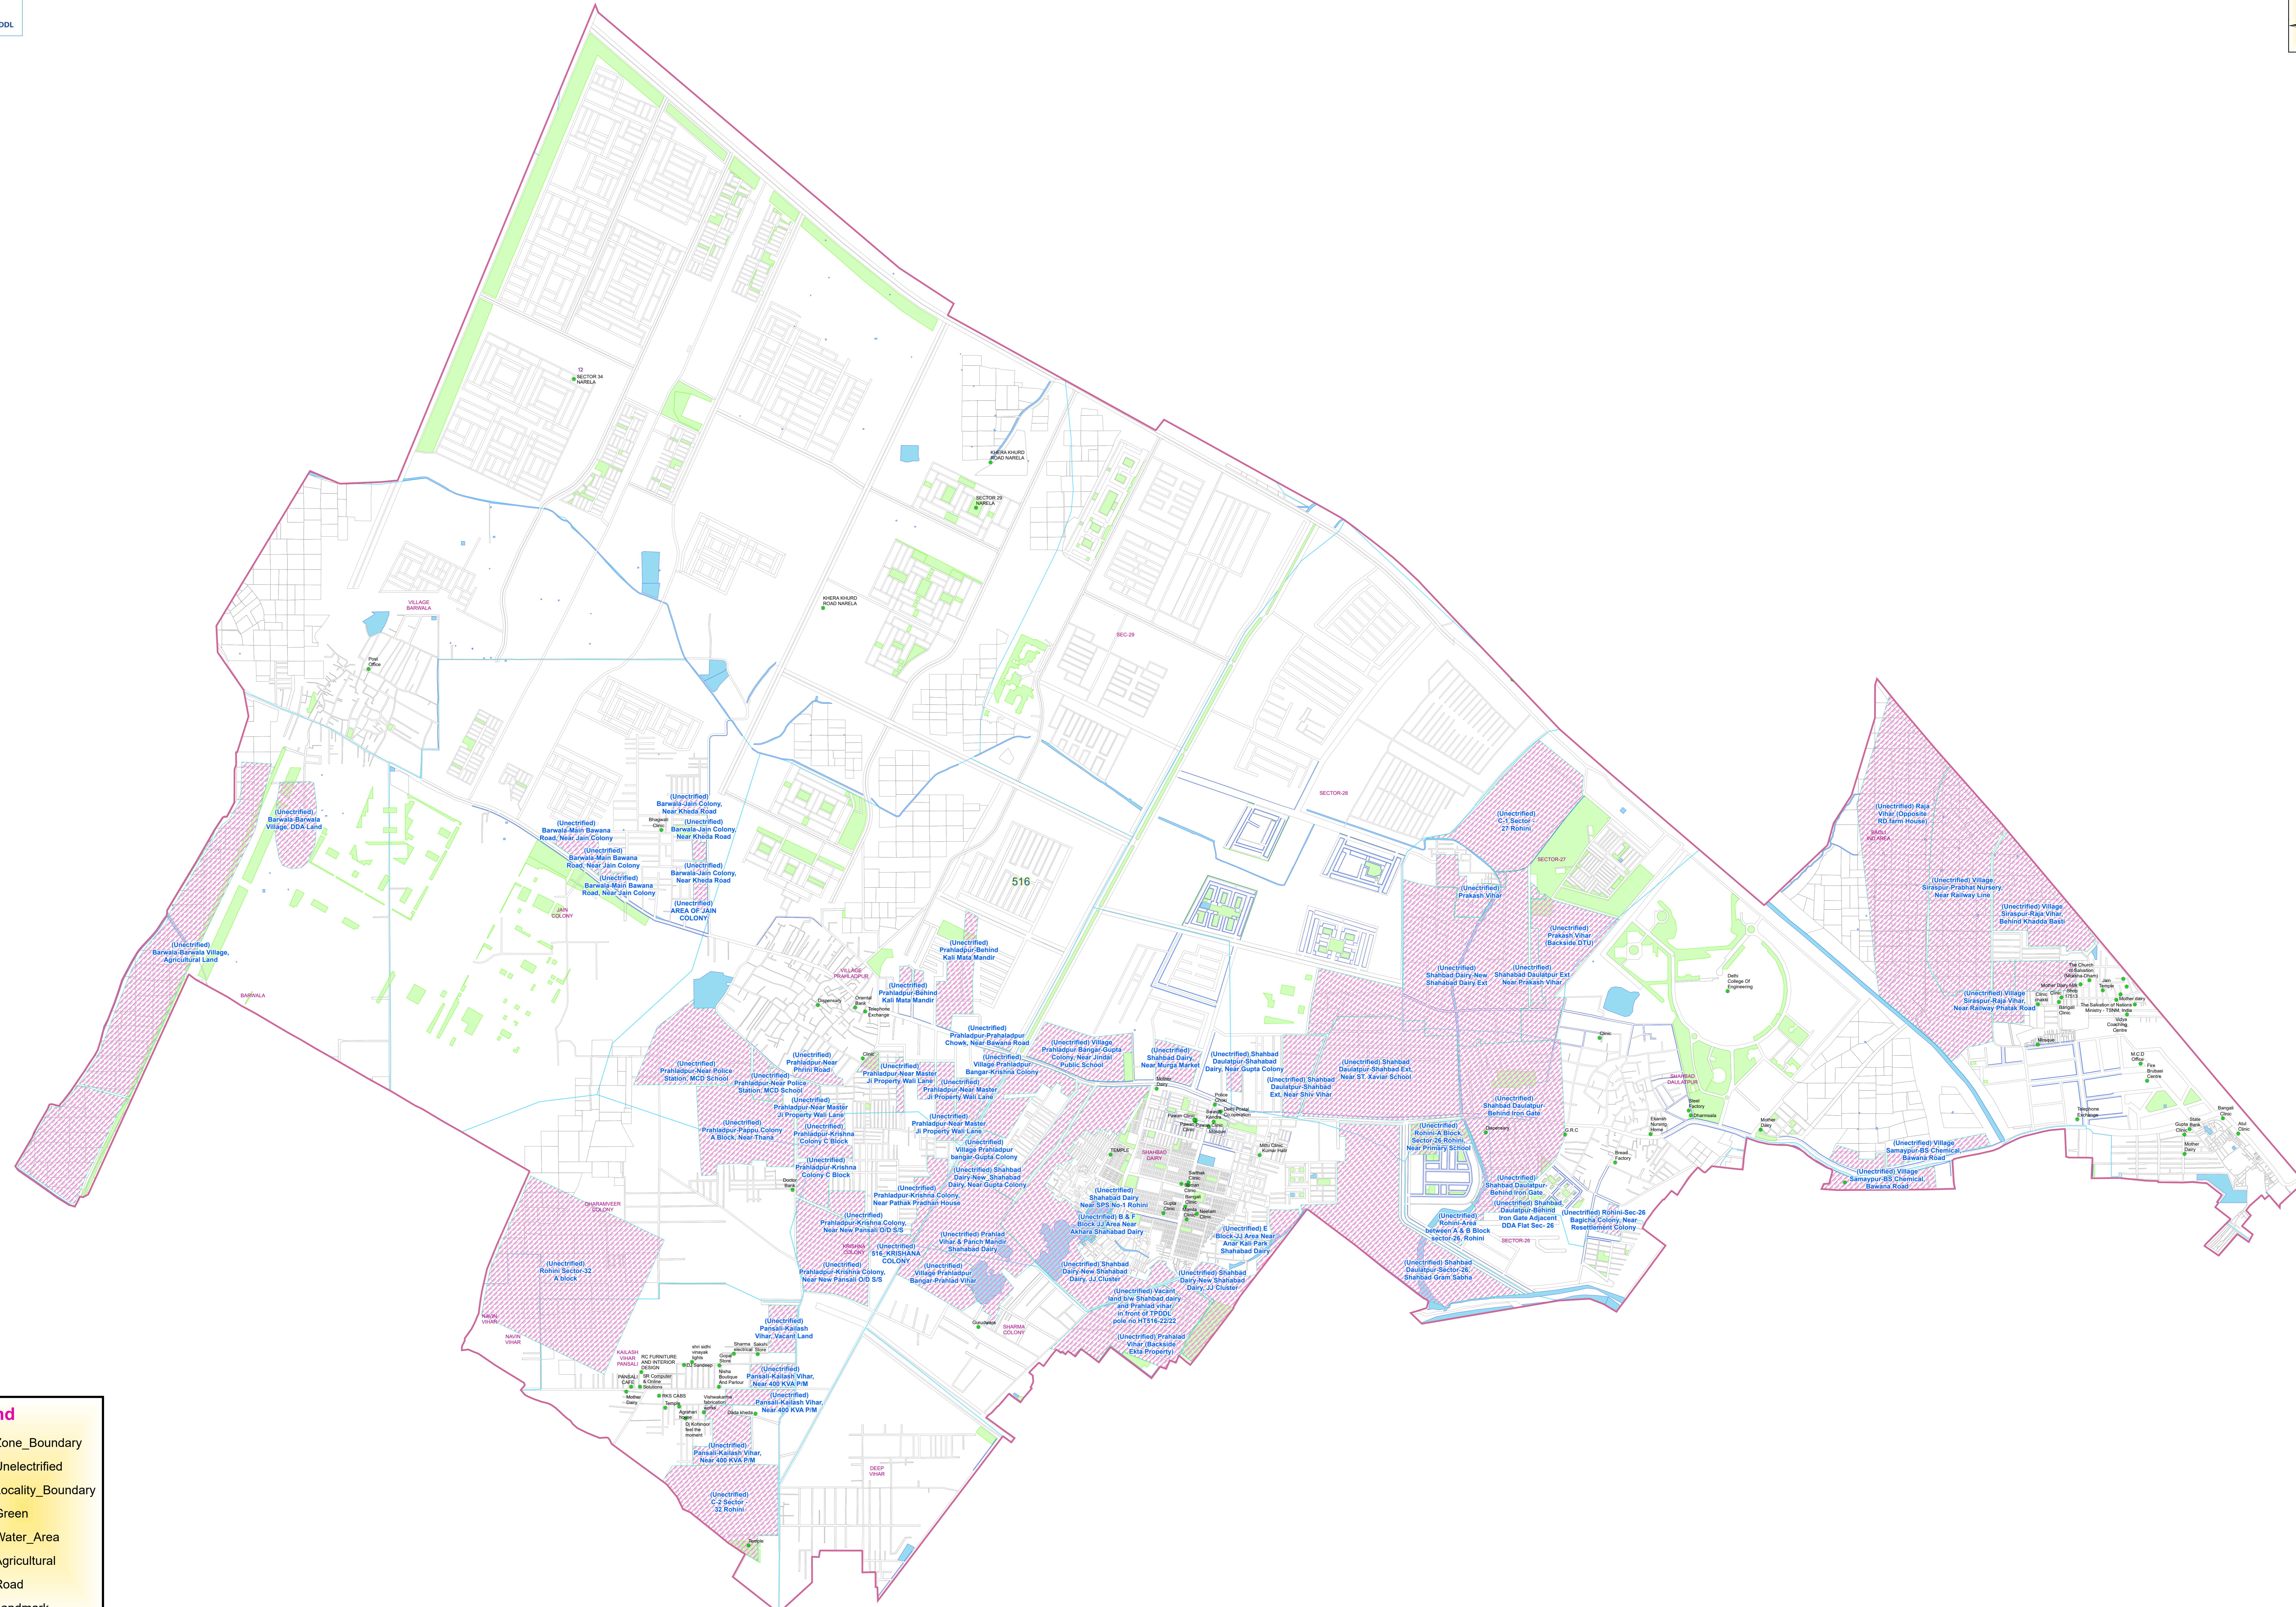

UNELECTRIFIED AREA , ZONE - 516 , DISTT - BADLI

Legend

- Zone_Boundary
- Un electrified
- Locality_Boundary
- Green
- Water_Area
- Agricultural
- Road
- Landmark